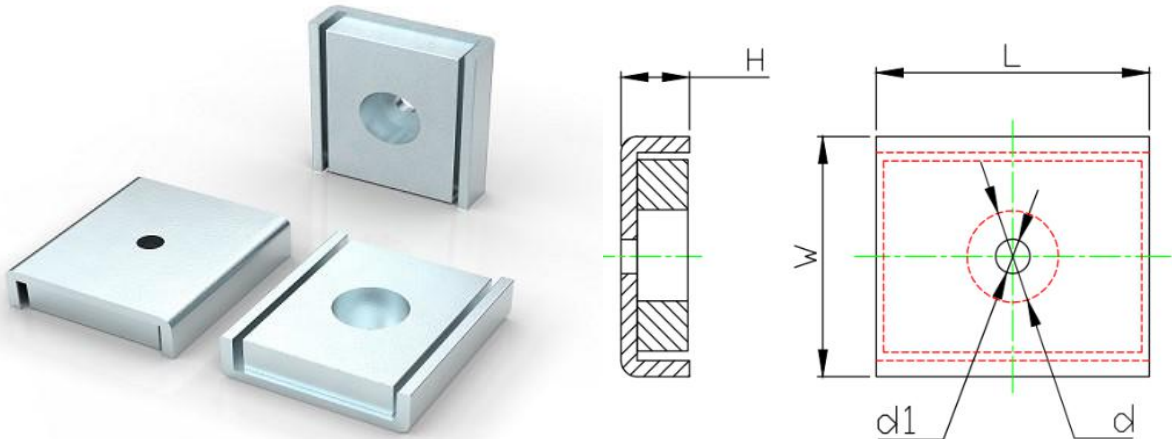

## NdFeB channel magnet with mounting hole 1"

Item No.	L	W	H	d	d1	Force		
	mm	mm	mm	mm	mm	Kg	N	Lbs
CHNL1B	25.4	22.35	6.35	8.5	3.2	15	147	35