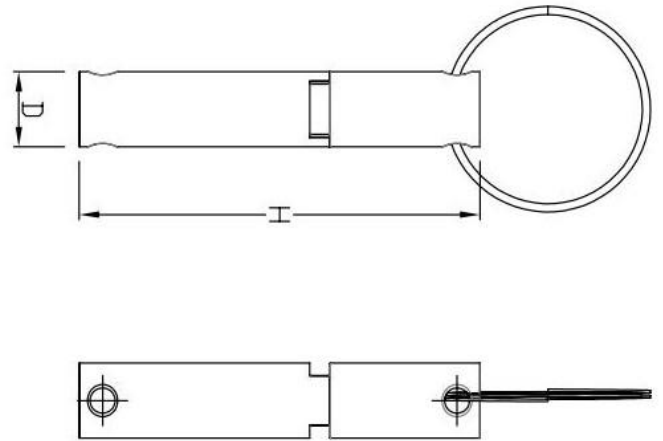

Memo magnet pick-up with key ring

Item No.	D	H	STEEL MATERIAL
	mm	mm	
RDNE15X80R	15	80	430