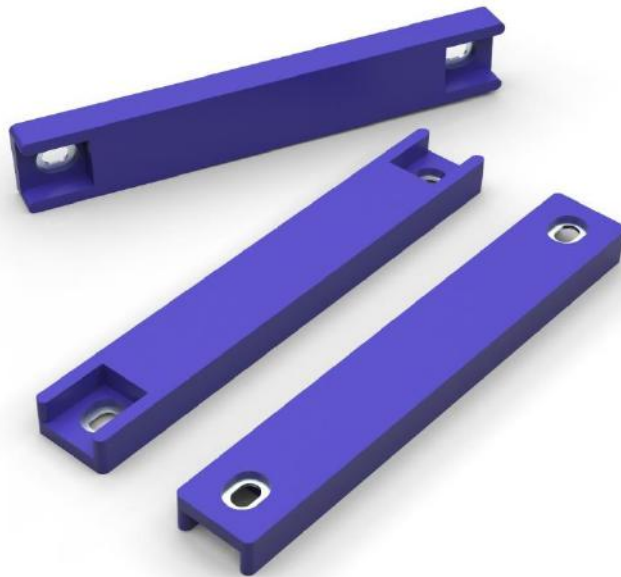

Magnetic license plate holder

Item No.	L	W	H	Force		
	mm	mm	mm	Kg	N	Lbs
CHFL8B-TPR	207	30	15.5	6	59	13