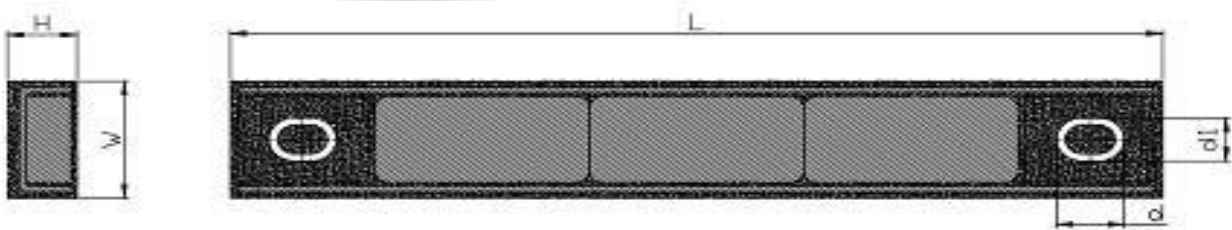

Magnetic license plate holder

Item No.	L	W	H	Force		
	mm	mm	mm	Kg	N	Lbs
CHFL8B-TPR	207	30	15.5	6	59	13