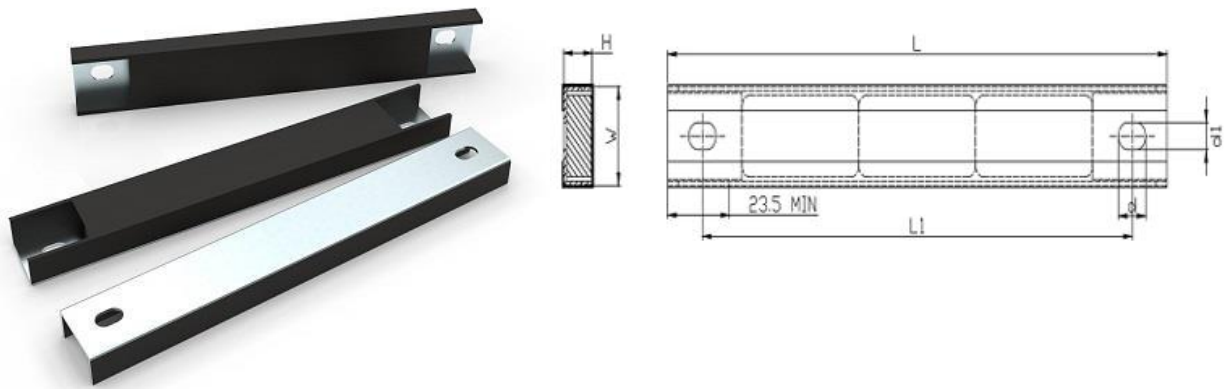

# License plate magnet

Item No.	L	W	H	Force		
	mm	mm	mm	Kg	N	Lbs
CHFL8B-CLOTH	203.2	27.8	11.8	6	59	13