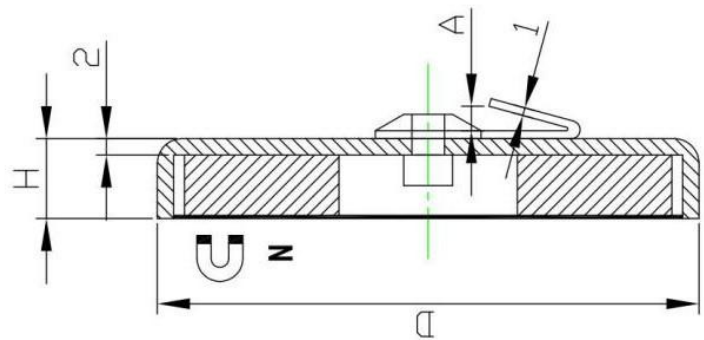

Ferrite flat pot magnet with metal hook

Item No.	D	H	A	Force		
	mm	mm	mm	Kg	N	Lbs
RBFB70L	66.7	9.8	3	36	355	80