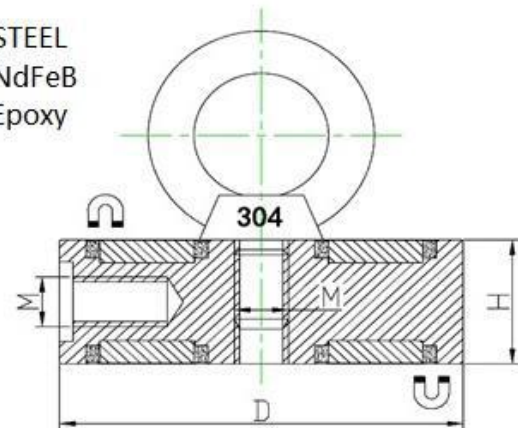

Double sided NdFeB pot magnet with eyebolt

Item No.	D	H	M	Force			Weight
	mm	mm		Kg	N	Lbs	g
M-RBNB48T	48	20	8	50x2	490x2	110x2	315
M-RBNB60T	60	20	8	100x2	980x2	220x2	475
M-RBNB75T	75	25	10	200x2	1960x2	440x2	1100
M-RBNB94T	94	35	10	300x2	2940x2	661x2	1860
M-RBNB116T	116	40	12	400x2	3920x2	881x2	3335
M-RBNB135T	135	40	12	600x2	5880x2	1322x2	4350